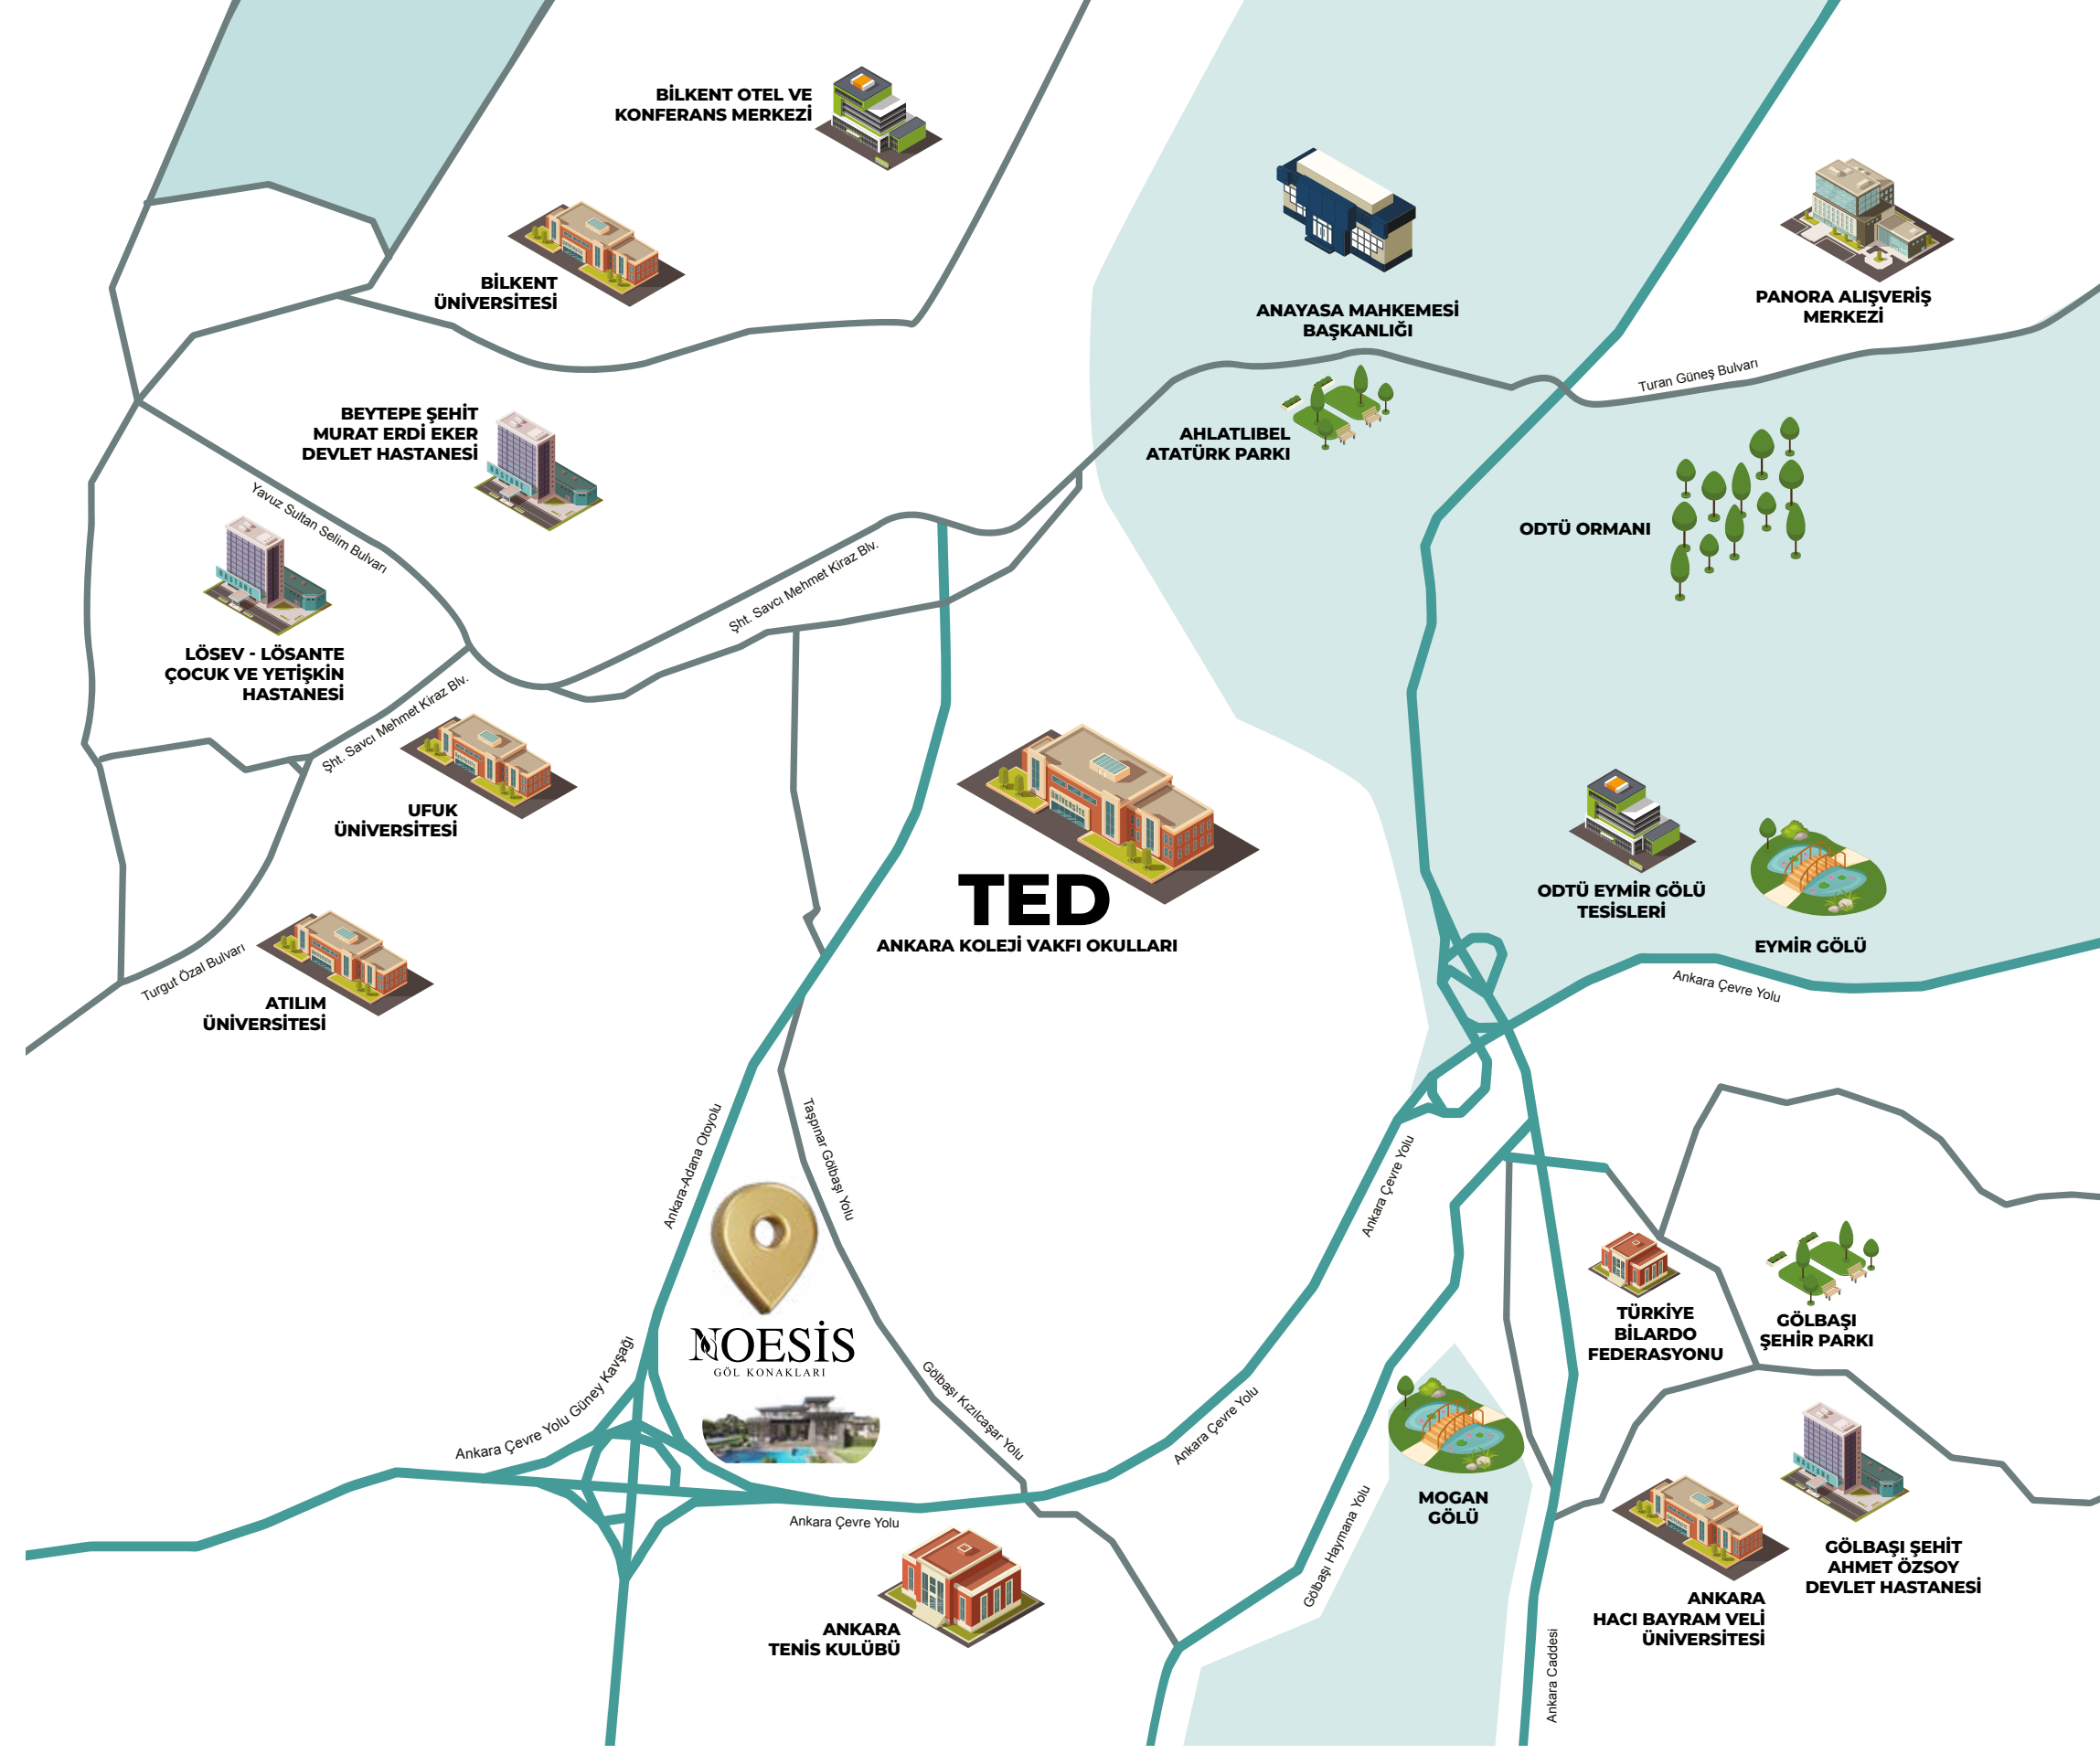

NOESİS

GÖL KONAKLARI

Yaşamın Her Detayında Dünya Markaları

MITSUBISHI
HEAVY INDUSTRIES

Buderus

GEBERIT

hansgrohe

wilo

S&P

BOHÉME
BATHROOMS

SANTEK

'INTERRA
Evolution of Living

HUAWEI

HIKVISION

Panasonic

SIEMENS

Honeywell

OSRAM

REHAU

R Reynaers
Aluminium

FORLIFE
Professional

FENIX

NEOLITH
by THE SIZE

SCAVOLINI

GAGGENAU

belecco
quartz surfaces

JOTUN

Perfecting motion **blum**

HÄFELE

KONE

allaway

BSD
İNŞAAT

444 2 273
444 2 BSD

659. Sokak No:16
Gölbaşı / ANKARA

[noesisgolkonaklari](https://www.instagram.com/noesisgolkonaklari)

[noesisgolkonaklari.com](https://www.noesisgolkonaklari.com)